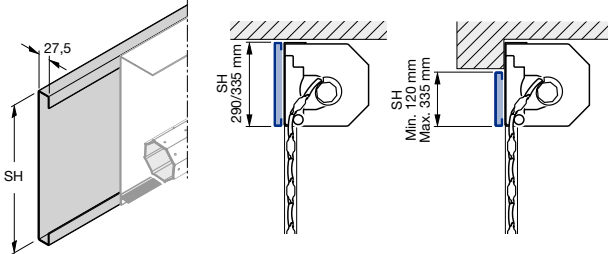

Optional Extras

For RollMatic roller garage door including operator

Fitting compensation set (to accommodate for unevenness on the building structure, recommended when fitting behind/in front of the opening)	Article no.	£
Fitting compensation set LH ≤ 2300	8991235	Per set 30
Fitting compensation set LH > 2300	8991236	Per set 35
Chamfered bottom profile		
RollMatic roller garage door with chamfered bottom profile (not available in the surfaces Golden Oak and Rosewood)	In black	Per m 176
	in door colour	Per m 176
Additional fascia panel for fitting in the opening		
	In door colour	Per m 43

Reinforcement of the fascia panel

► State height (SH) and width!

For fitting in the opening, indicate the height (SH) 290 mm or 335 mm and total width = ordering size (clear width) +200 mm

Note:

State on door order, subsequent fitting is not possible.

Optional extras for internal roller garage doors only		£
	Glazing element With clear synthetic pane, window cut-out 112 × 33 mm, black glazing frame on exterior, transparent on interior (maximum 10 sections per door, number of glazing elements depending on the door width) For side doors this is not possible in the bottom section and the lock area	Per m 19
	Ventilation grille Black plastic Ventilation cross section: approx. 13 cm²/grille (maximum of 10 sections per door, number of ventilation grilles dependent on the door width) For side doors this is not possible in the bottom section and the lock area	Per m 19
Without barrel casing	(only possible from a clear height (LH) of 2500mm)	Price reduction Per m -13

Accessories for RollMatic operators		Article no.	£
Motor connection line, 10 m		436523	29
Acoustic anti-lift kit		436524	Each 49
Emergency battery HNA 18		437727	Each 126
Emergency release			
Exterior emergency release for internal roller garage door		436526	Each 78
Exterior emergency release for external roller garage door	Exterior emergency release	436526	Each 78
	Accessory bag for double secured release	437728	Each 6
	Bowden cable, length 1 m, for double secured release SE	437986	Each 9

Note: All 3 articles are required for the external roller garage door!

Matching side door and accessories

Ordering sizes Nominal size Width x Height	Style 996 White or Colour	Style 996 Decopaint Golden Oak or Rosewood	Style 996 Decograin Golden Oak or Rosewood
Size Range			
From 675 x 1750			
Up to 1000 x 2000	688	729	878
Up to 1250 x 2375	737	791	964

Lever handle sets for side doors

Standard: black plastic, prepared for profile cylinder	Each	1324002	39
Silver finish (F2) cast aluminium, prepared for profile cylinder	Each	1386100	134
Cast aluminium RAL 9016 (white), prepared for profile cylinder	Each	1386150	167
Cast aluminium RAL 8028 (brown), prepared for profile cylinder	Each	1386330	167
Brushed stainless steel, prepared for profile cylinder	Each	1386351	202
Polished stainless steel, prepared for profile cylinder	Each	1386350	202

Lever/knob handle set for side doors

Standard: black plastic, prepared for profile cylinder	Each	1380000	89
Silver finish (F2) cast aluminium, prepared for profile cylinder	Each	1380100	164
Cast aluminium RAL 9016 (white), prepared for profile cylinder	Each	1380150	198
Cast aluminium RAL 8028 (brown), prepared for profile cylinder	Each	1380330	198
Brushed stainless steel, prepared for profile cylinder	Each	1380351	246
Polished stainless steel, prepared for profile cylinder	Each	1380350	246